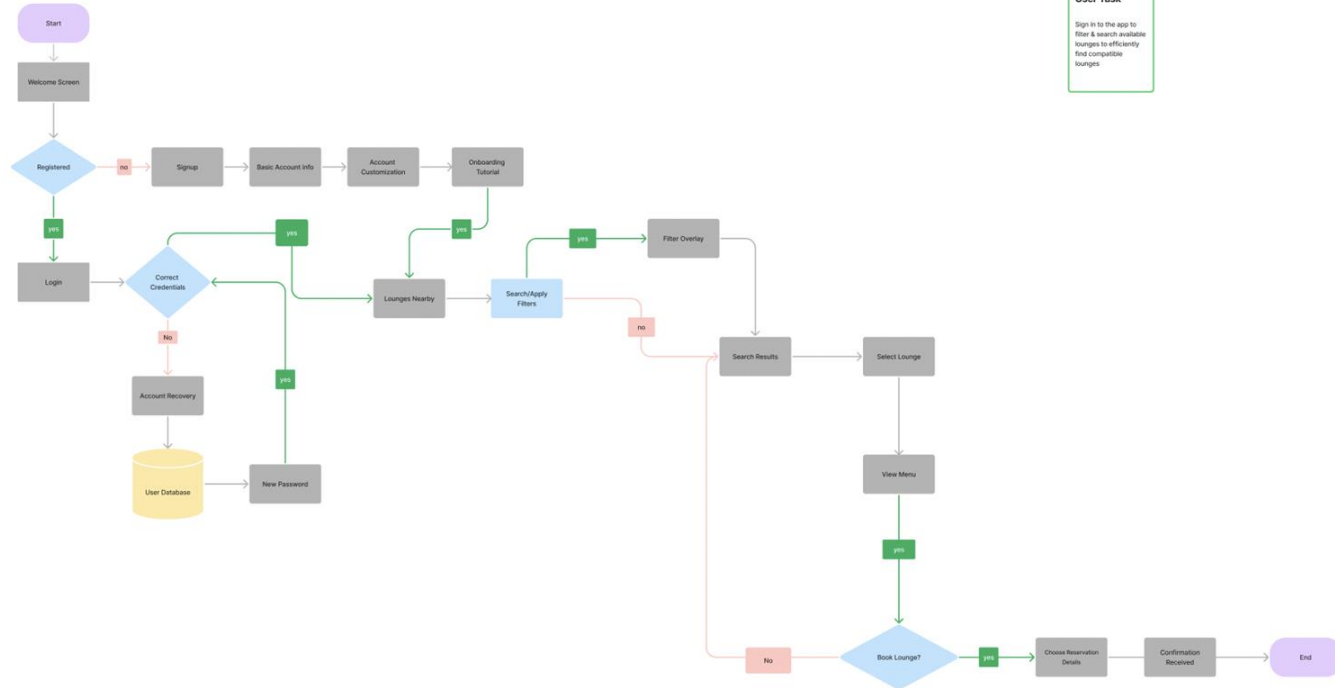

User Flow

Login/Sign Up

User Task